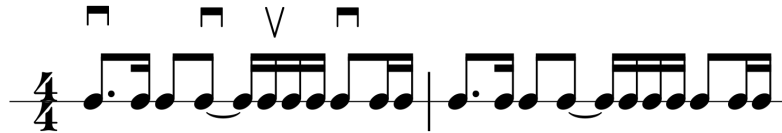

Intro

Musical notation for the Intro section, showing a guitar staff with treble (T) and bass (B) clefs. The bass line has a sequence of notes: 0, 2, 2, 4, 4, 4, 4, 4, 7, 4. The treble line has a sequence of notes: 0, 0, 0, 0, 0, 0, 0. There are also some rhythmic markings below the staff.

Don't look down, take action now

Am

The world needs your help

Musical notation for the Verse 1 (pattern 1) section, showing a 4/4 time signature and a single note on the bass line.

Guitar chord diagrams for C and Am. The C chord diagram shows three open strings (G, B, D) and three muted strings (E, A, E). The Am chord diagram shows three open strings (G, B, D) and three muted strings (E, A, E), with the second and third strings of the bass clef marked with red circles containing the numbers 2 and 3 respectively.

Pre-chorus (pattern 2)

C

Am

Clap your hands if you wanna swim in the sea, clap your hands if you wanna save the bees

C

Am

Clap your hands if you want to breathe clean air for you and me

Chorus (pattern 3)