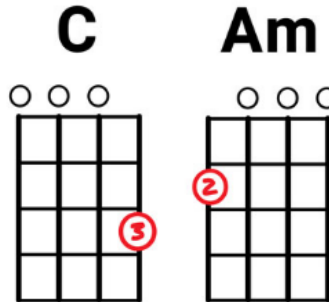

We Are One

Strum pattern 1 – slow arpeggio

Pattern 2

Pattern 3

Pattern 4

2020 Hook, Line and Sing-a-long winning song
Words and music by Sophie Brown ©2020