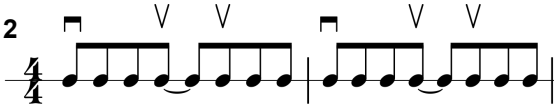

We Are One

Strum pattern 1 – slow arpeggio

Pattern 2

Pattern 3

Pattern 4

2020 Hook, Line and Sing-a-long winning song
Words and music by Sophie Brown ©2020