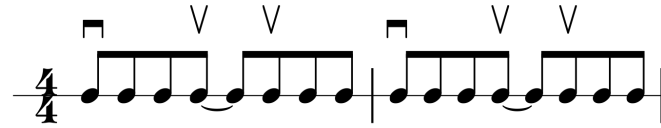

Pre-chorus (pattern 2)

C

Am

Clap your hands if you wanna swim in the sea, clap your hands if you wanna save the bees

C

Am

Clap your hands if you want to breathe clean air for you and me